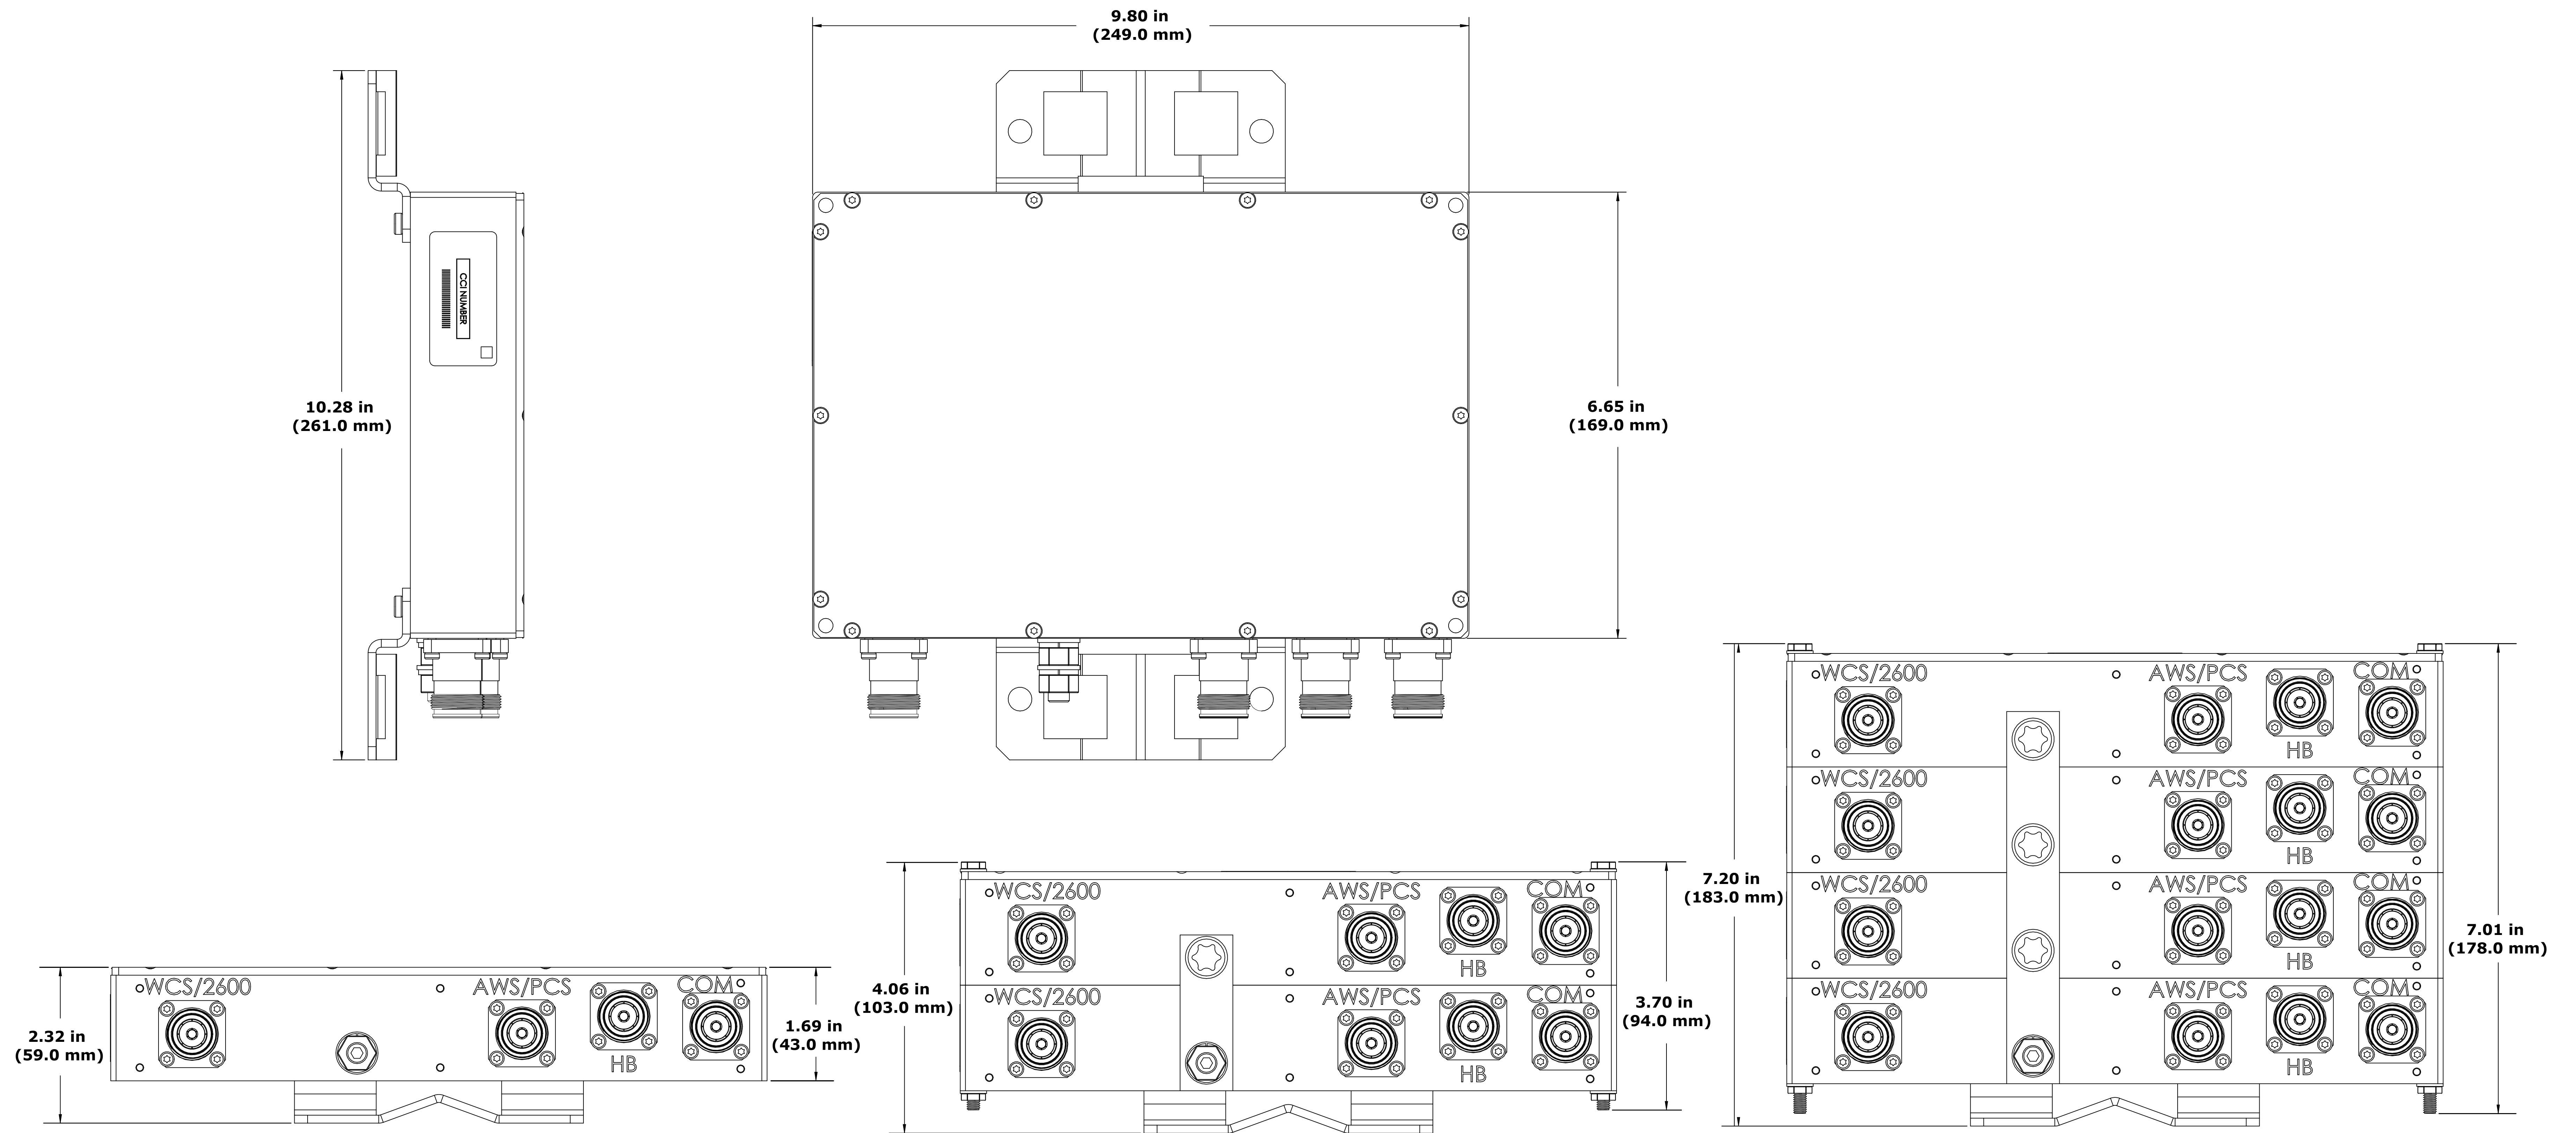

# TPO-713730-xxx Dimension Drawing

DD-TPO713730XXX-V1.1-220811