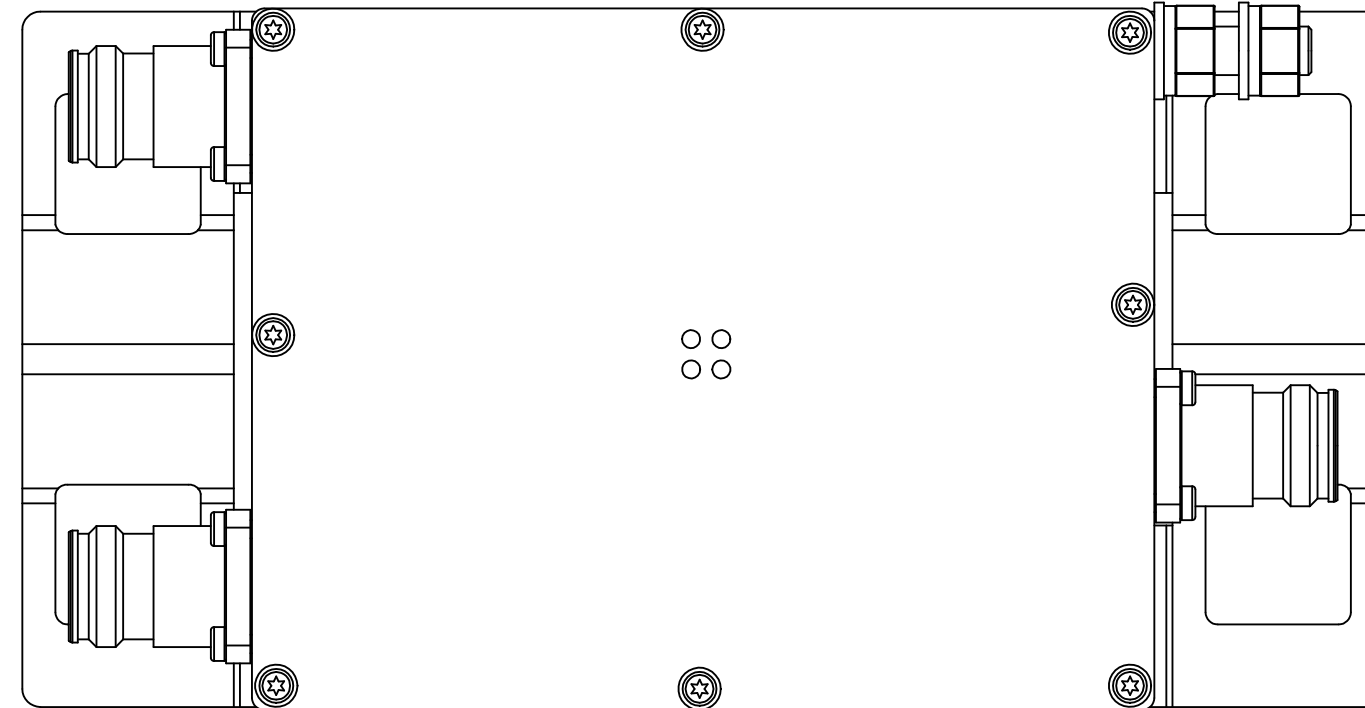

# DPO-7826B-S-S2 Dimensional Drawing

3 x 4.3-10 female connector