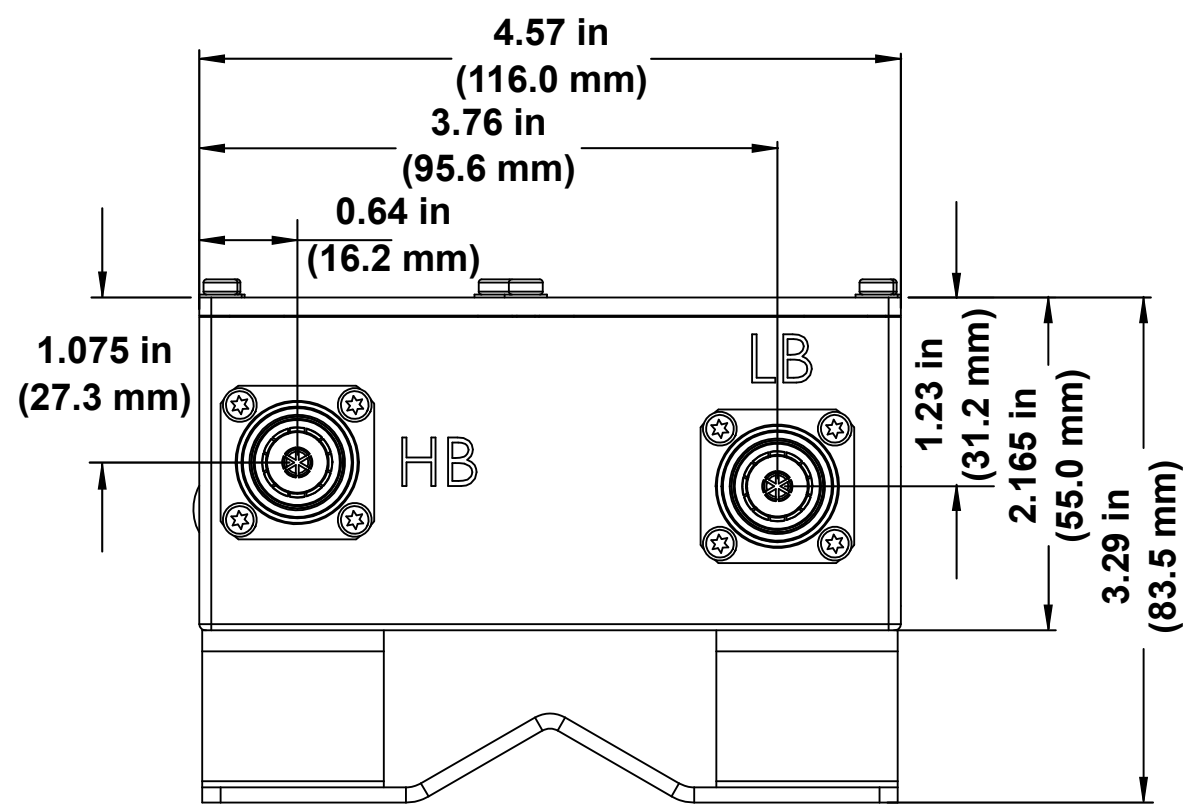

# DPO-7826B-S-S2 Dimensional Drawing

3 x 4.3-10 female connector