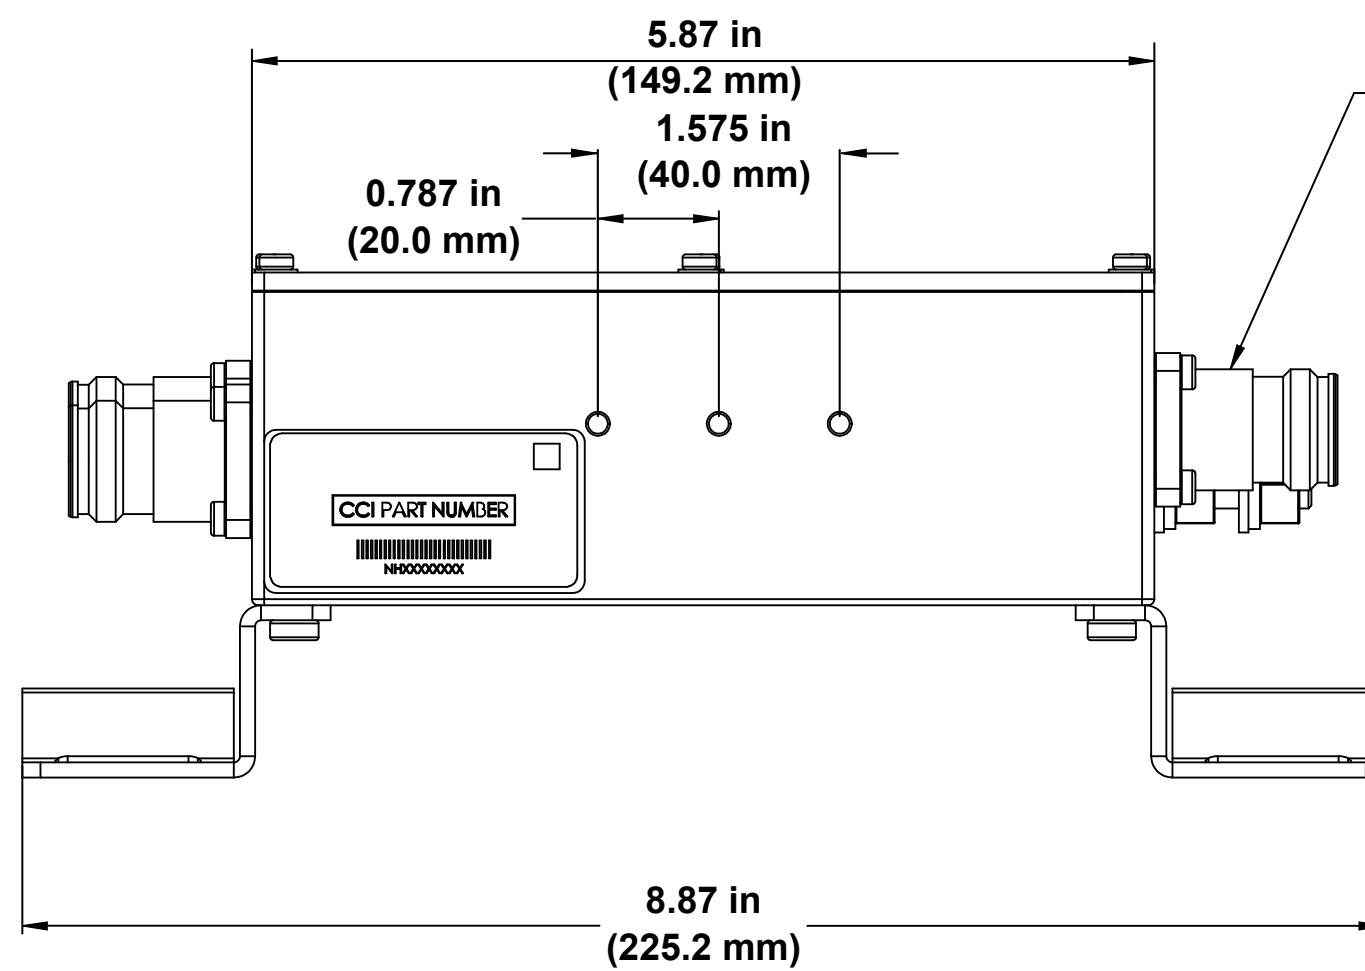

# DPO-7826B-S-S2 Dimensional Drawing

3 x 4.3-10 female connector