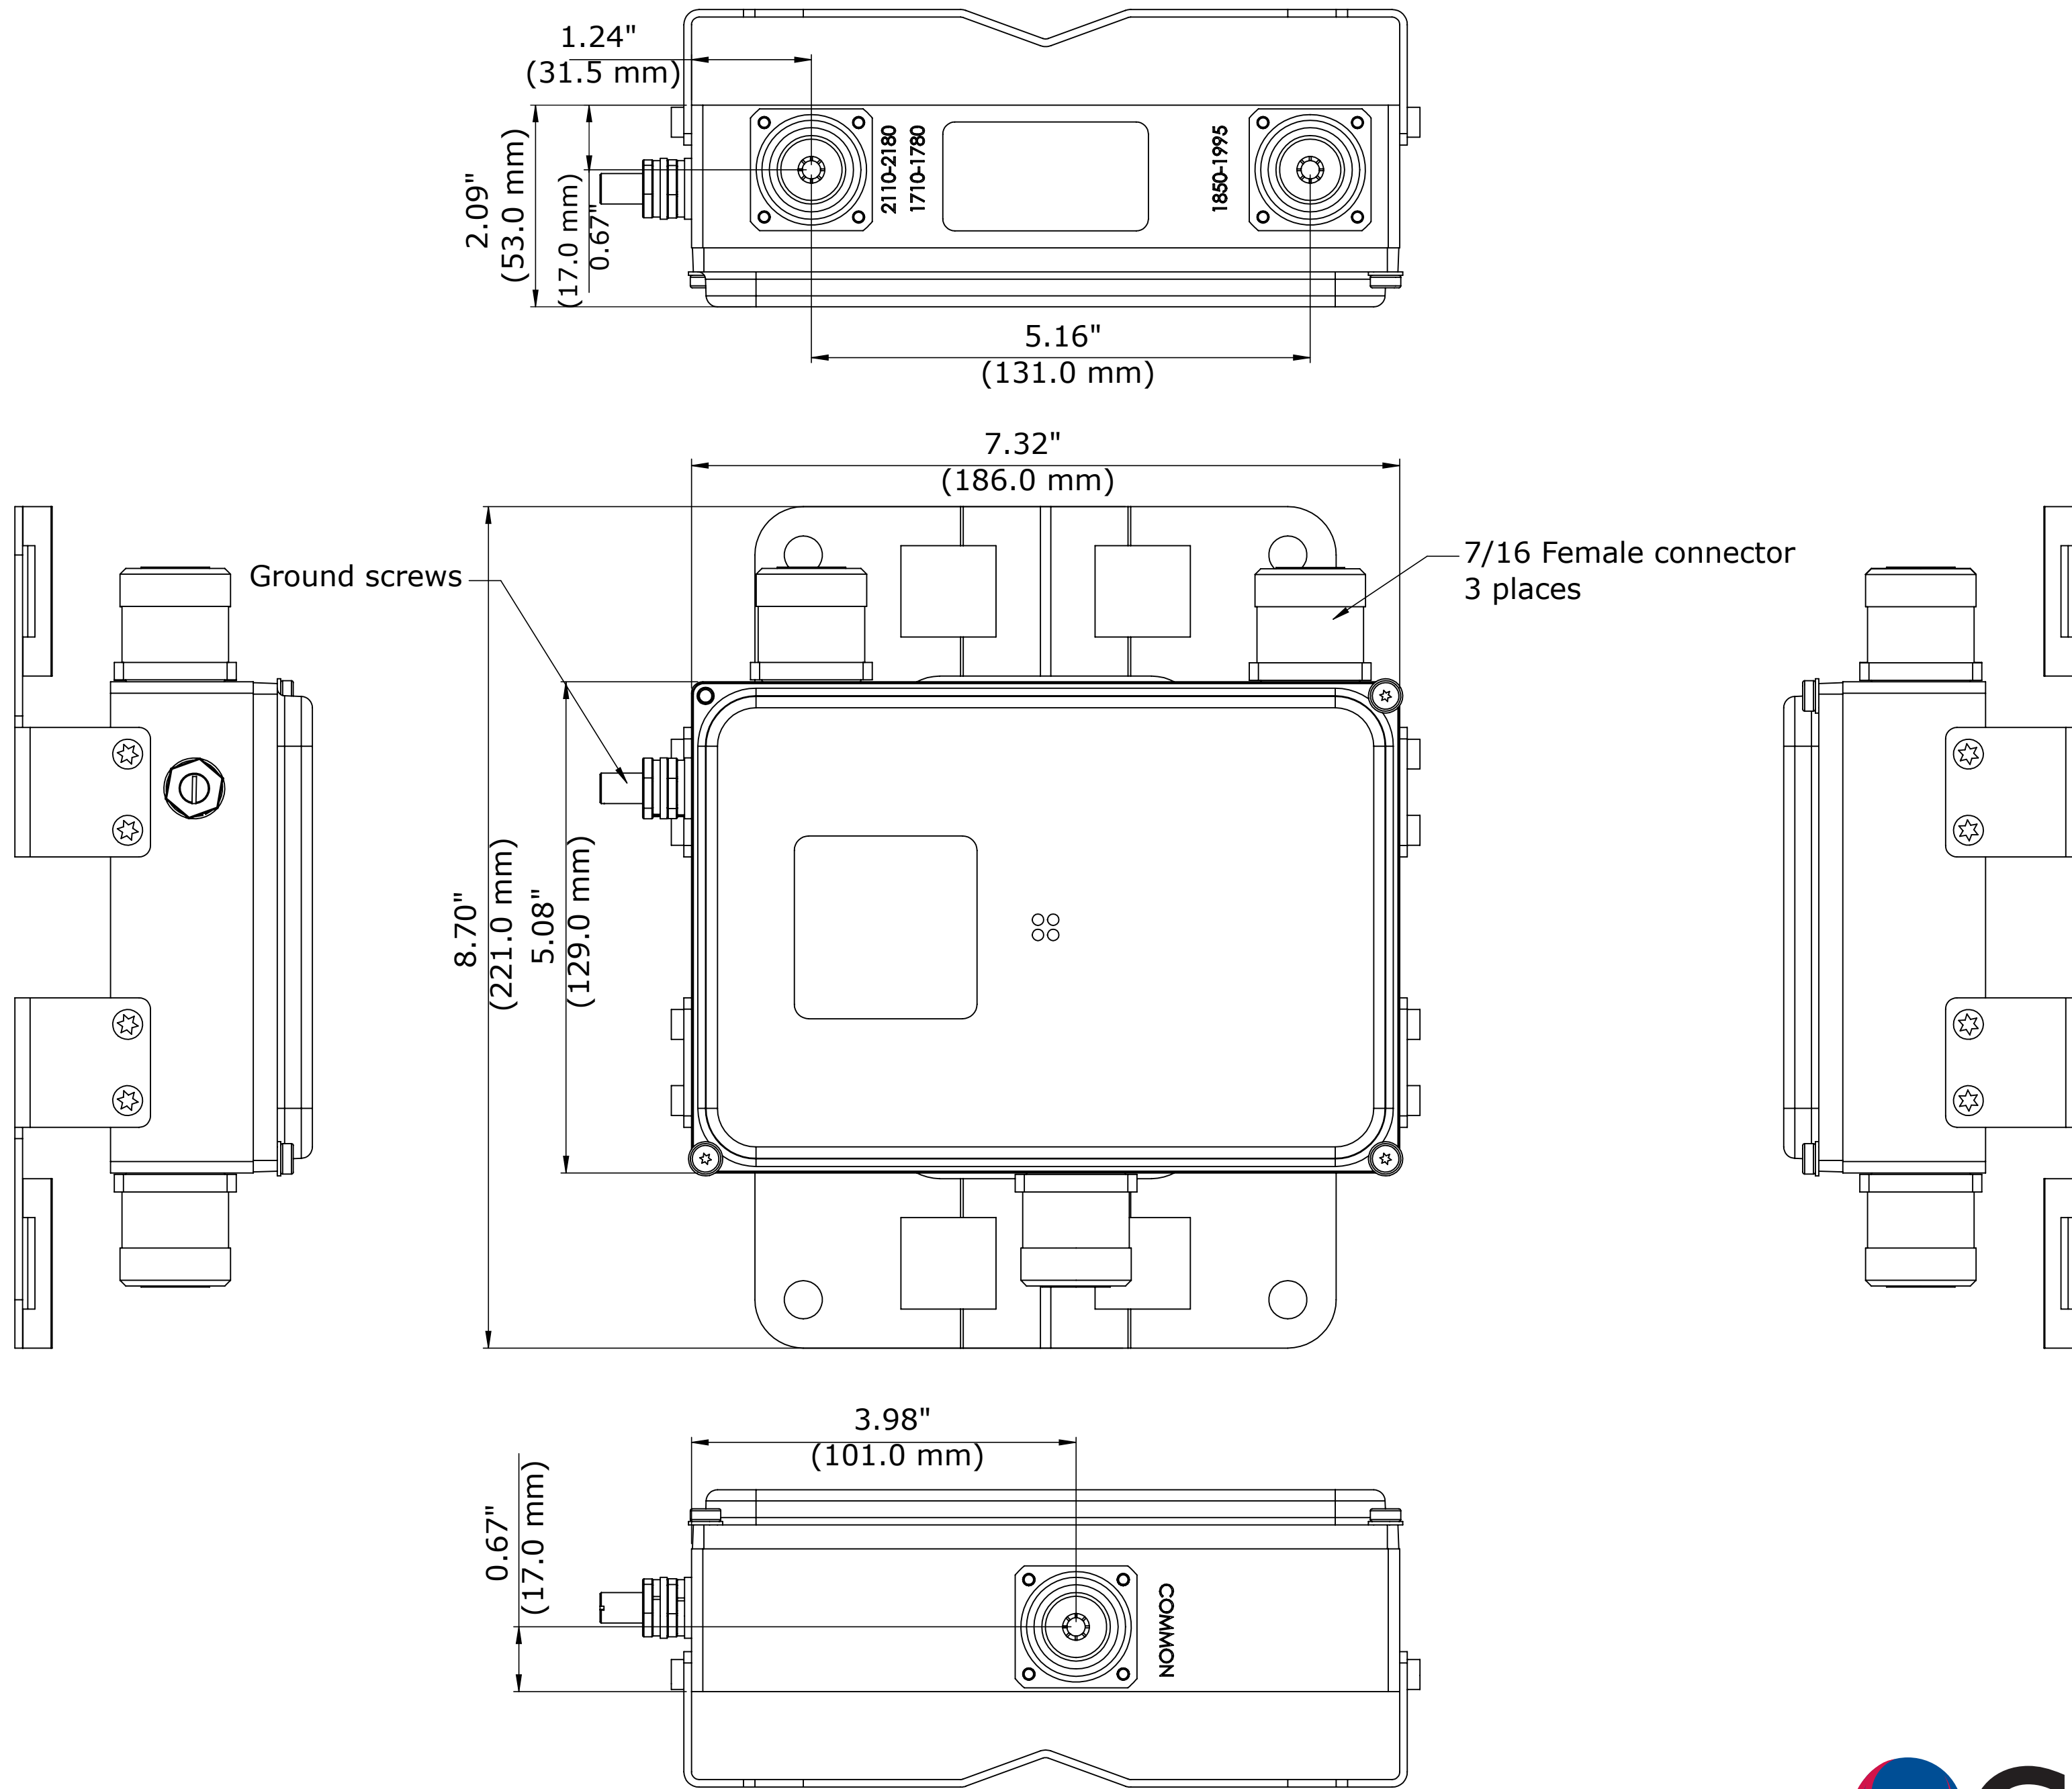

DPO-1920-xxx Dimension Drawing

DD-DPO1920XXX-V1.1-211006