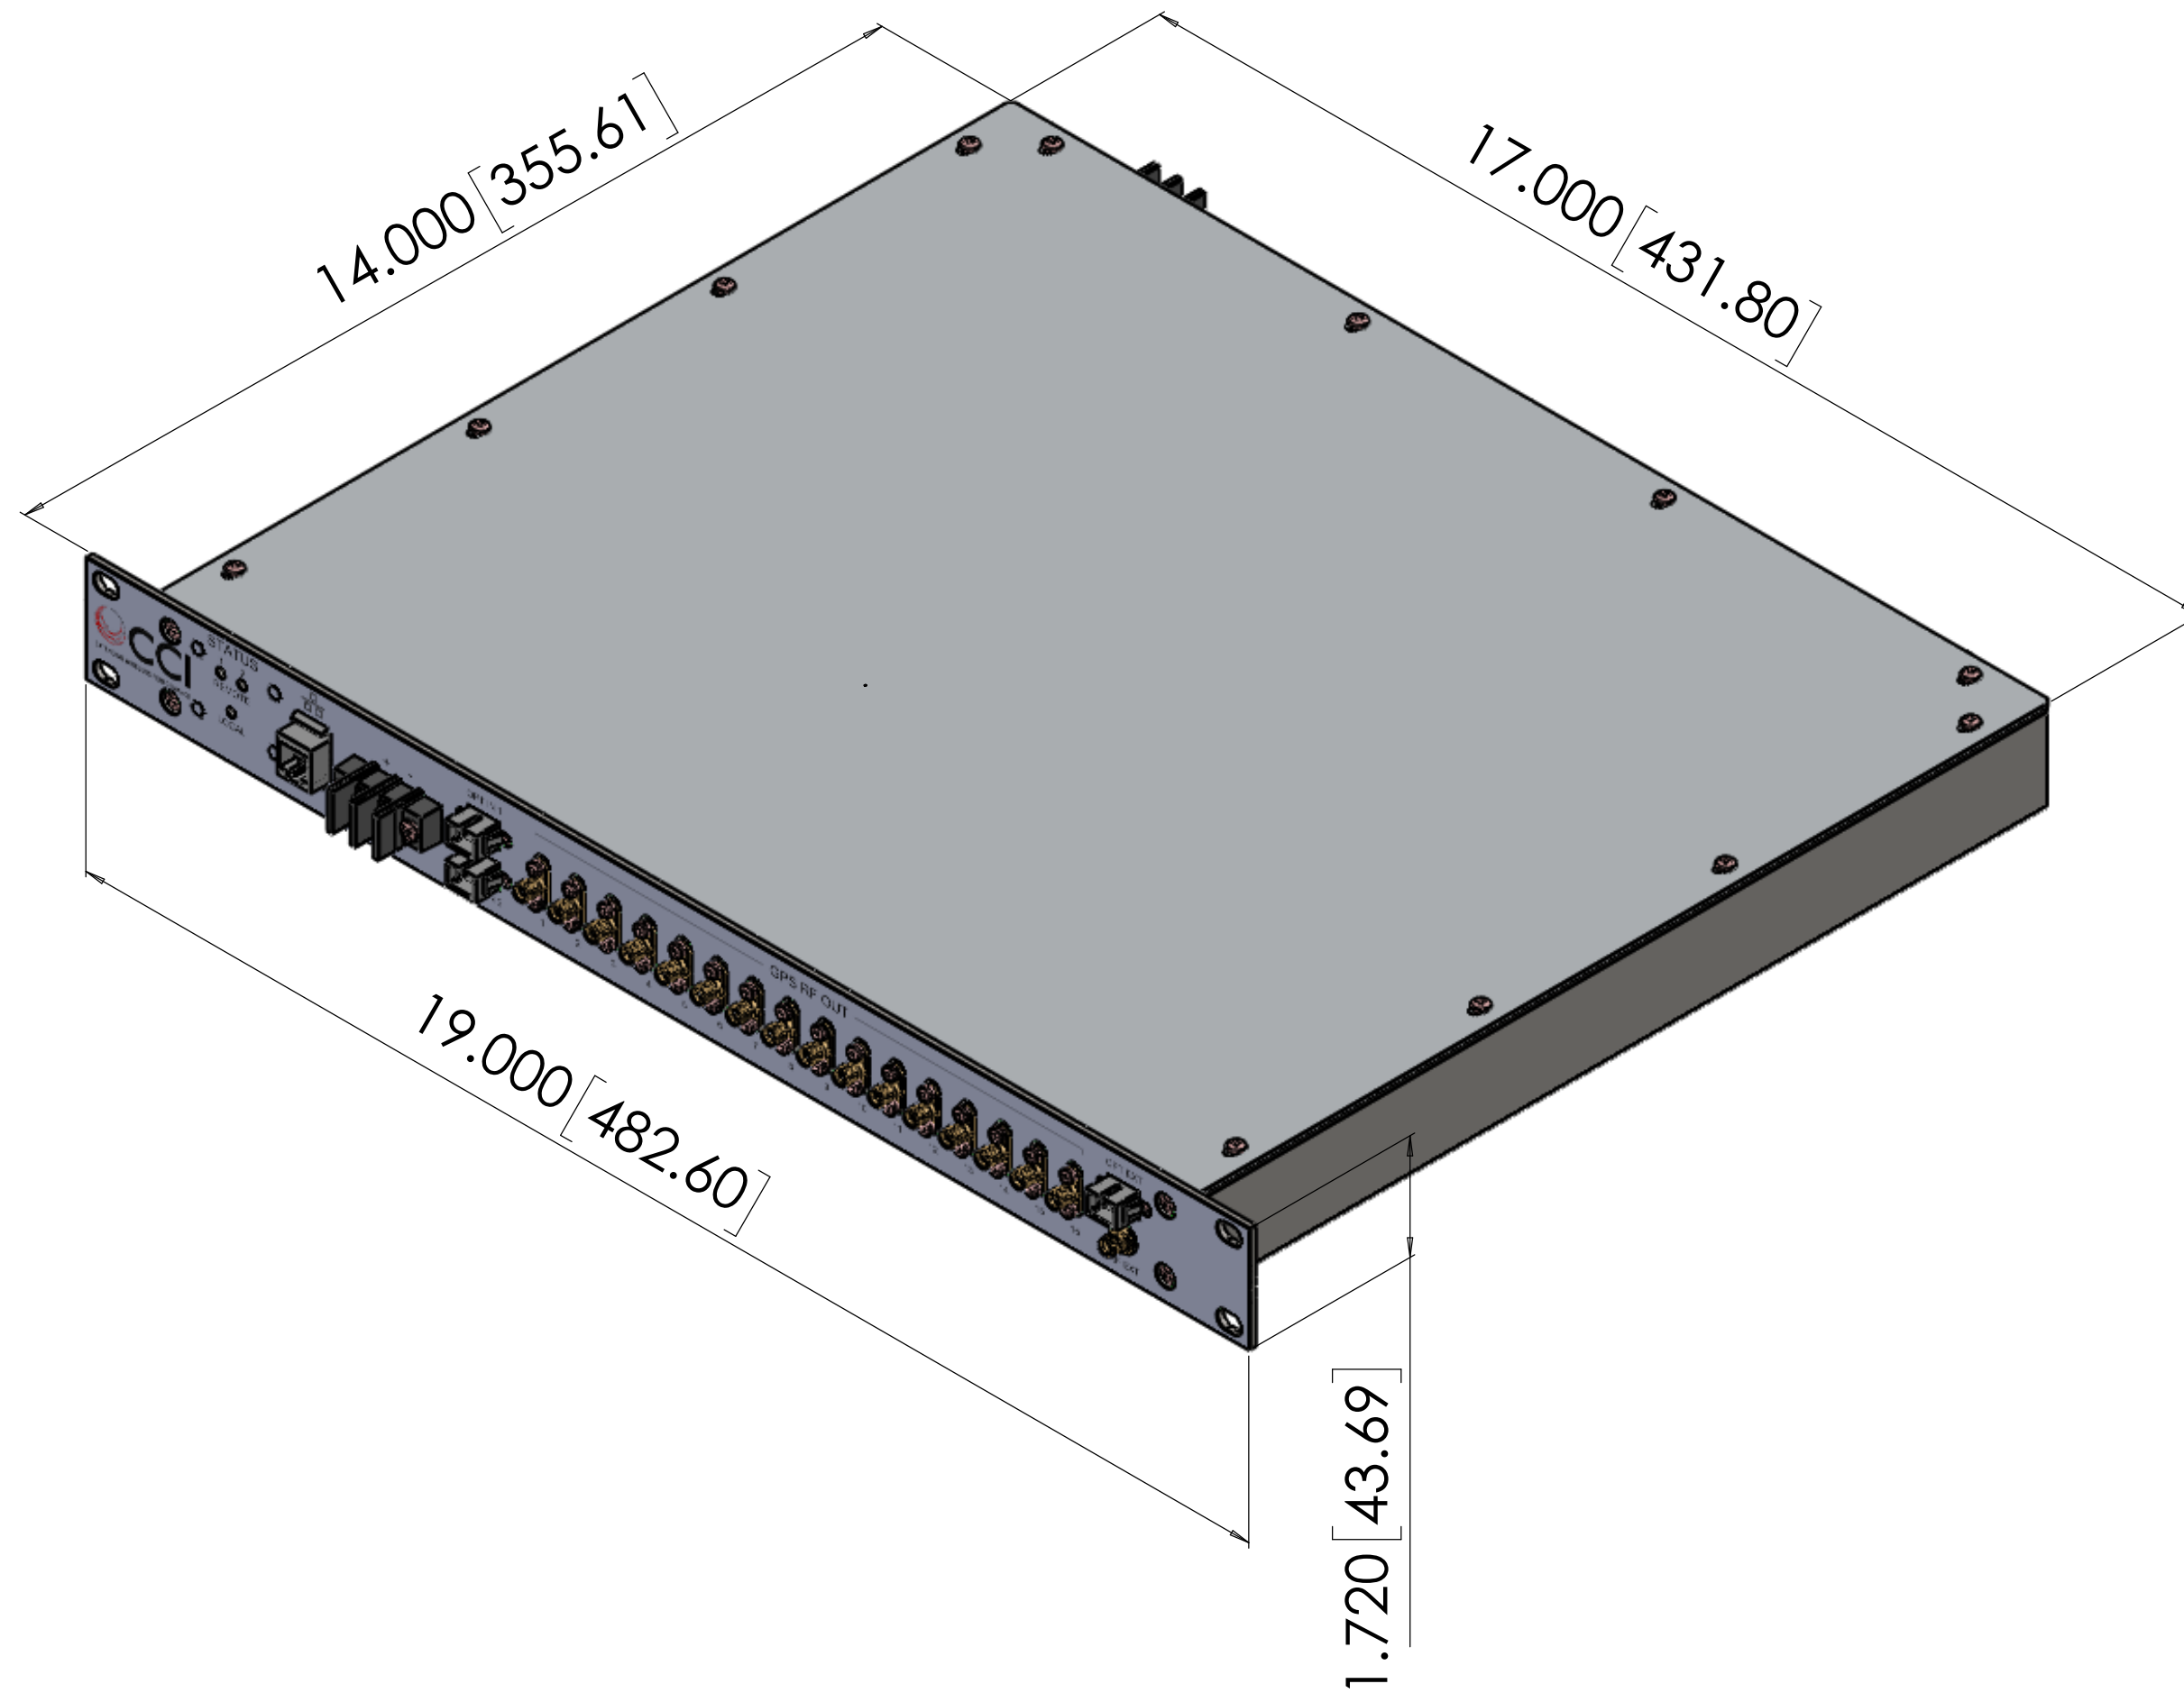

GPS-FO-Rx-16P Dimension Drawing

DD-GPSFORx16P-V1.0-221102