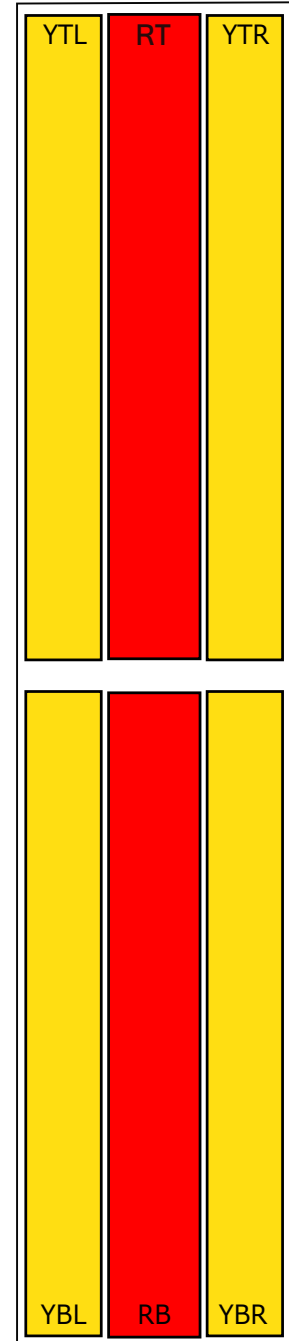

TPA45R-KU8A

(Type 1 RET Configuration Only)

Element arrays as viewed from rear of antenna

Array	Ports	Freq (MHz)	Ports controlled by common RET
RT	1, 2	698-960	1, 2, 3, 4
RB	3, 4	698-960	
YTL	5,6	1695-2360	5, 6, 9, 10
YTR	9,10	1695-2360	
YBL	7, 8	1695-2360	7, 8, 11, 12
YBR	11, 12	1695-2360	

RET placement as viewed from rear of antenna

Top of antenna

1695-2360
Ports 5, 6, 9 & 10
(YTL & YTR)

698-960
Ports 1, 2, 3 & 4
(RT & RB)

1695-2360
Ports 7, 8, 11 & 12
(YBL & YBR)