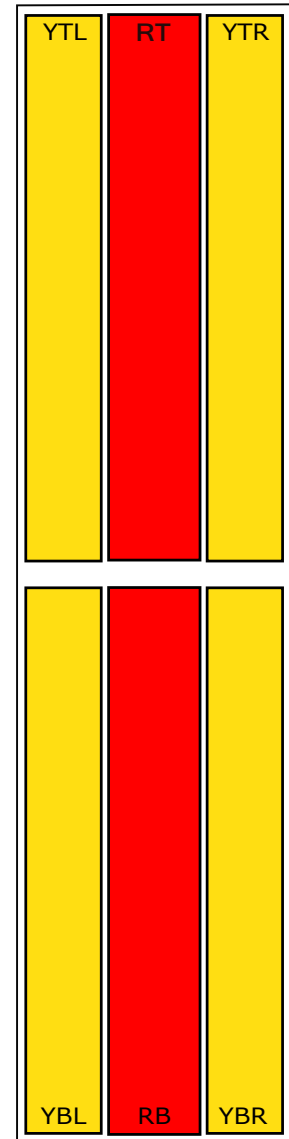

# TPA45R-KU6AA

## (Type 1 RET Configuration Only)

**Element arrays as viewed from rear of antenna**

Array	Ports	Freq (MHz)	Ports controlled by common RET
<b>RT</b>	<b>1, 2</b>	<b>698-960</b>	<b>1, 2, 3, 4</b>
<b>RB</b>	<b>3, 4</b>	<b>698-960</b>	
<b>YTL</b>	<b>5,6</b>	<b>1695-2360</b>	<b>5, 6, 9, 10</b>
<b>YTR</b>	<b>9,10</b>	<b>1695-2360</b>	
<b>YBL</b>	<b>7, 8</b>	<b>1695-2360</b>	<b>7, 8, 11, 12</b>
<b>YBR</b>	<b>11, 12</b>	<b>1695-2360</b>	

**RET placement as viewed from rear of antenna**  
**Top of antenna**

**1695-2360**  
**Ports 5, 6, 9 & 10**  
**(YTL & YTR)**

**698-960**  
**Ports 1, 2, 3 & 4**  
**(RT & RB)**

**1695-2360**  
**Ports 7, 8, 11 & 12**  
**(YBL & YBR)**