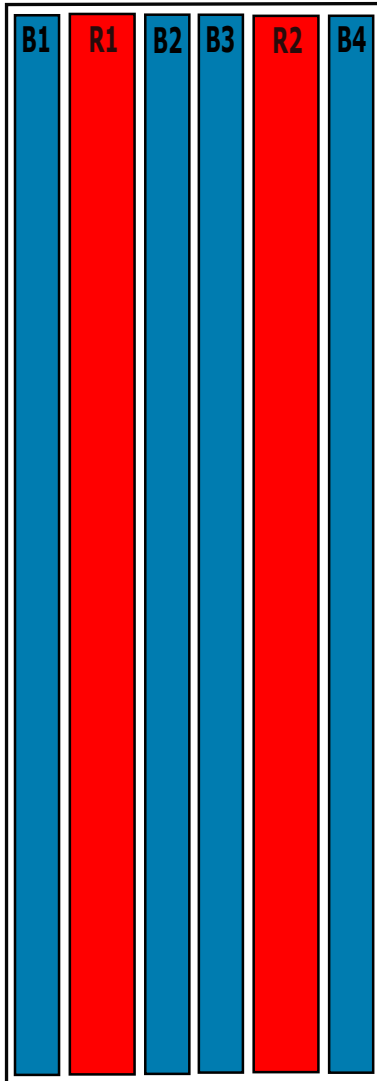

TPA45R-BW8BA (RET-T17iG3-M Configuration Only)

**Top of antenna
Viewed from rear**

Array	Ports	Freq (MHz)	Ports controlled by common RET	AISG RET UID
R1	1, 2	698-896	1, 2, 3, 4	ClxxxxxxMM.1
R2	3, 4	698-896		
B1	5, 6	1695-2180	5, 6, 7, 8	ClxxxxxxMM.2
B3	7, 8	1695-2180		
B2	9, 10	1695-2180	9, 10, 11, 12	ClxxxxxxMM.3
B4	11, 12	1695-2180		