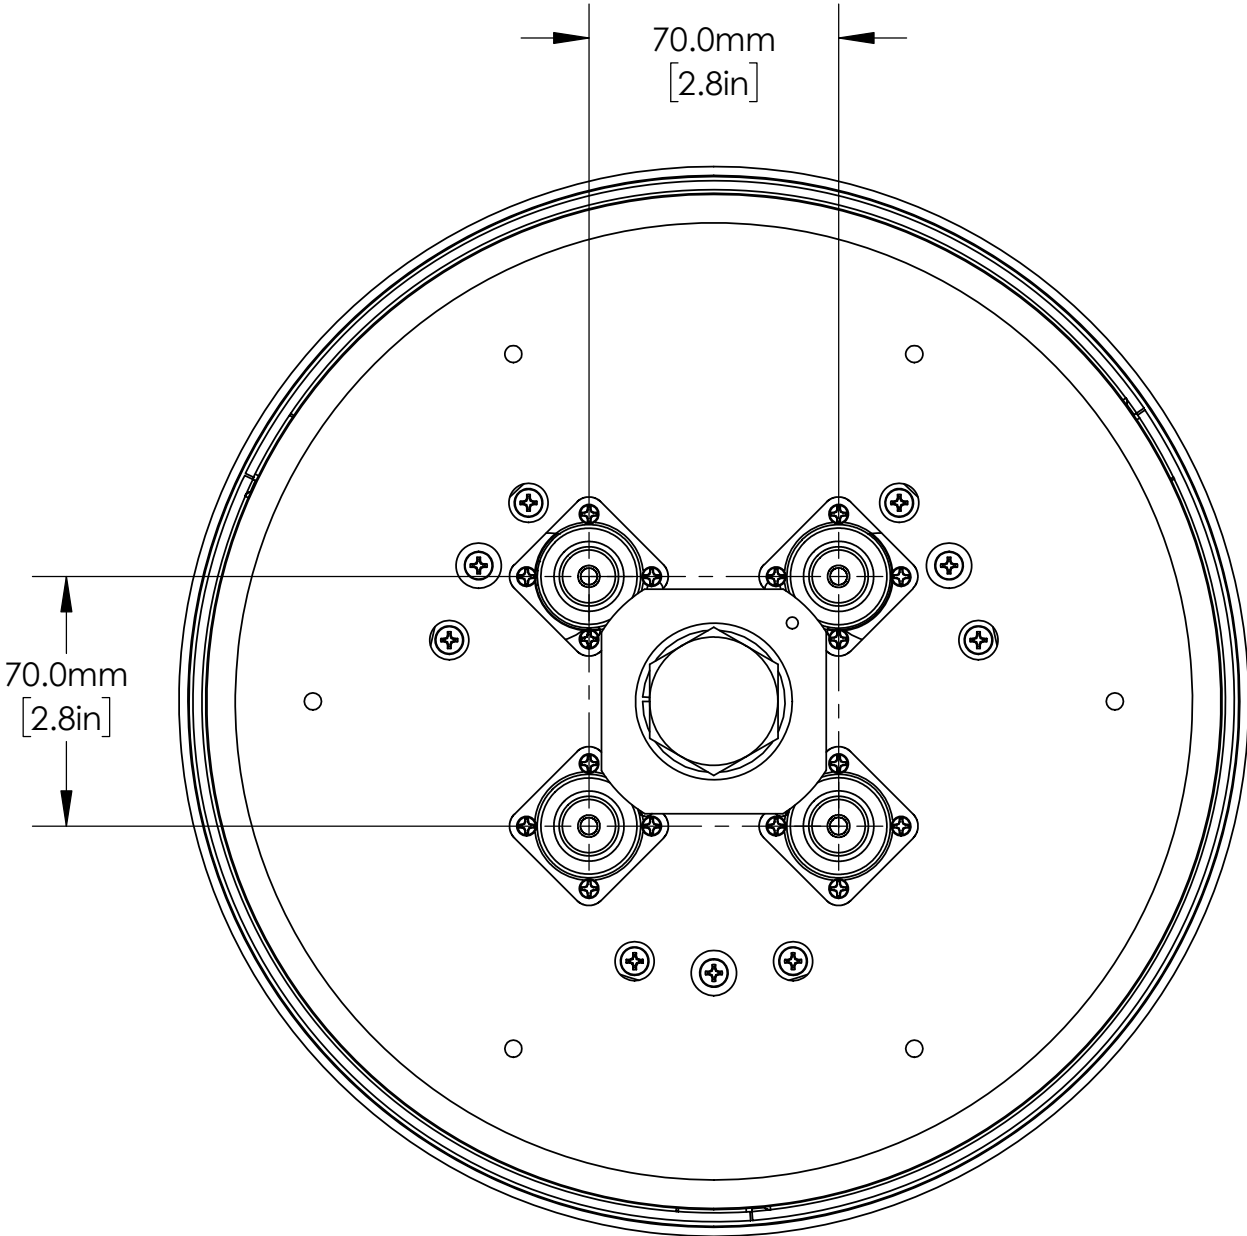

# SCA360F-BU2D CONNECTOR SPACING DIAGRAM

EXTENDING WIRELESS PERFORMANCE