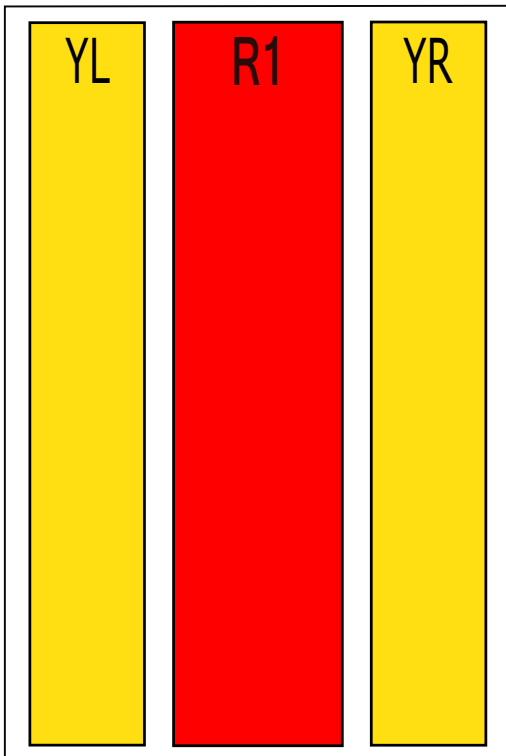

HPA45F-BU2AA

**Top of antenna
Viewed from rear**

Array	Ports	Freq (MHz)
R1	1, 2	698-896
YL	3, 4	1695-2400
YR	5, 6	1695-2400