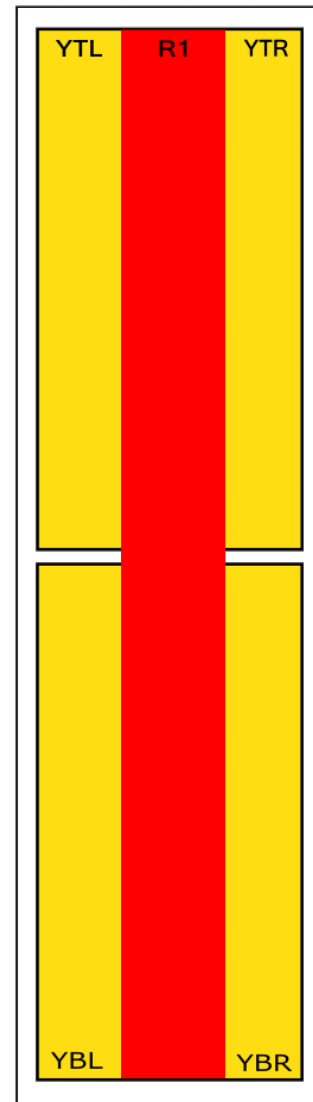

# HBSA33R-KU8AA

## (Type 1 RET Configuration Only)

### Top of antenna Viewed from rear

| Array | Ports | Freq (MHz) | Ports controlled by common RET |
|-------|-------|------------|--------------------------------|
| R1    | 1, 2  | 698-960    | 1, 2                           |
| YTL   | 3, 4  | 1695-2360  | 3, 4, 5, 6                     |
| YBL   | 5, 6  | 1695-2360  |                                |
| YTR   | 7, 8  | 1695-2360  | 7, 8, 9, 10                    |
| YBR   | 9, 10 | 1695-2360  |                                |

### RET placement as view from rear of antenna

Top of antenna