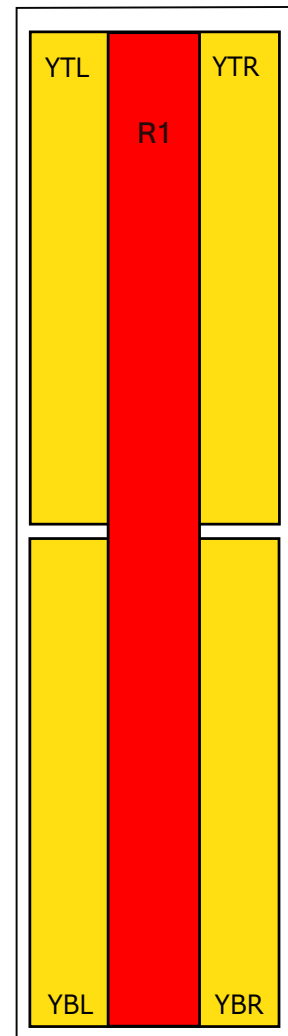

HBSA33R-GU6AA (Type 1 RET Configuration Only)

Element arrays as viewed from rear of antenna

Array	Ports	Freq (MHz)	Ports controlled by common RET
R1	1, 2	617-746	1, 2
YTL	3, 4	1695-2400	3, 4, 5, 6
YBL	5, 6	1695-2400	
YTR	7, 8	1695-2400	7, 8, 9, 10
YBR	9, 10	1695-2400	

**RET placement
as viewed from rear
of antenna**

Top of antenna

**617-746
Ports 1 & 2
(R1)**

**1695-2400
Ports 3, 4, 5 & 6
(YTL & YBL)**

**1695-2400
Ports 7, 8, 9 & 10
(YTR & YBR)**