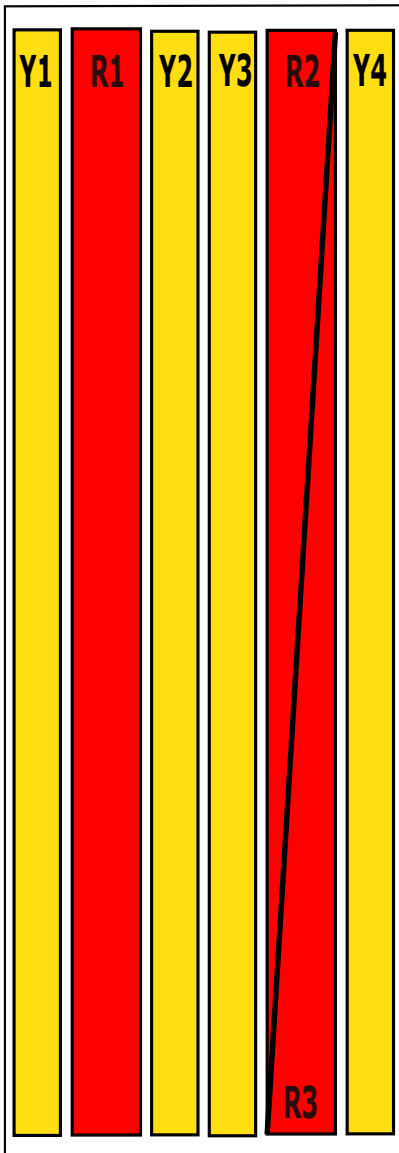

FPA45R-BU6BB

(RET-T17iG3-M Configuration Only)

**Top of antenna
Viewed from rear**

Array	Ports	Freq (MHz)	Ports controlled by dedicated RET	AISG RET UID
R1	1, 2	698-896	1, 2, 3, 4	ClxxxxxxMM.1
R2	3, 4	758-798		
R3	5, 6	717-728	5, 6	ClxxxxxxMM.2
Y1	7, 8	1695-2400	7, 8, 9, 10	ClxxxxxxMM.3
Y3	9, 10			
Y2	11, 12	1695-2400	11, 12, 13, 14	ClxxxxxxMM.4
Y4	13, 14			