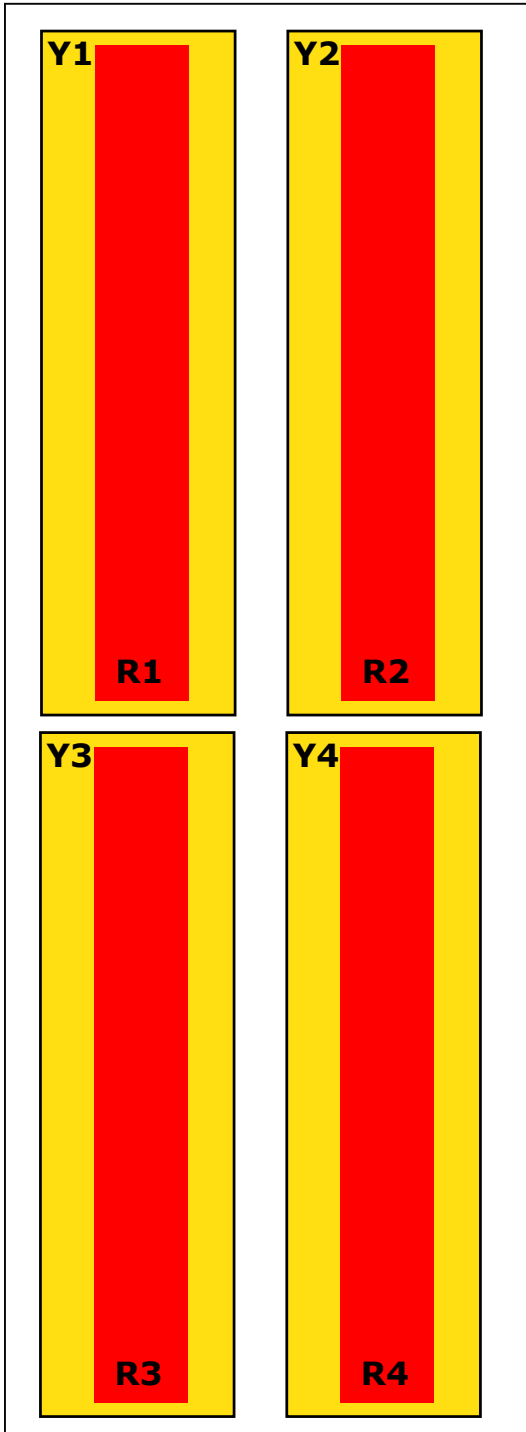

BSA33R-BU8BB

(Type 17 RET Configuration Only)

**Top of antenna
Viewed from rear**

**RET placement
as view from rear
of antenna**

Top of antenna

| Array | Ports | Freq (MHz) | Ports controlled by common RET | AISG RET UID |
|-------|--------|------------|--------------------------------|----------------|
| R1 | 1, 2 | 698-896 | 1, 2, 3, 4 | ClxxxxxxxxMM.1 |
| R3 | 3, 4 | 698-896 | (Left Beams) | |
| R2 | 5, 6 | 698-896 | 5, 6, 7, 8 | ClxxxxxxxxMM.2 |
| R4 | 7, 8 | 698-896 | (Right Beams) | |
| Y1 | 9, 10 | 1695-2400 | 9, 10, 11, 12 | ClxxxxxxxxMM.3 |
| Y2 | 11, 12 | 1695-2400 | (Left Beams) | |
| Y3 | 13, 14 | 1695-2400 | 13, 14, 15, 16 | ClxxxxxxxxMM.4 |
| Y4 | 15, 16 | 1695-2400 | (Right Beams) | |