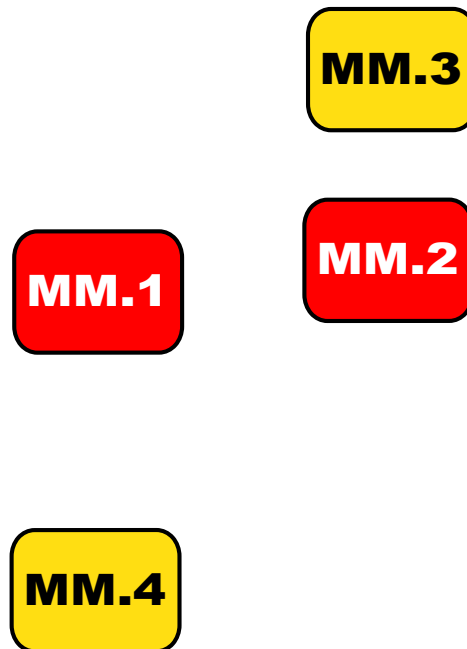

BSA33R-BU6BB

(Type 17 RET Configuration Only)

**Top of antenna
Viewed from rear**

**RET placement
as view from rear
of antenna**

Top of antenna

Array	Ports	Freq (MHz)	Ports controlled by common RET	AISG RET UID
R1	1, 2	698-896	1, 2, 3, 4 (Left Beams)	C1xxxxxxxMM.1
R3	3, 4	698-896		
R2	5, 6	698-896	5, 6, 7, 8 (Right Beams)	C1xxxxxxxMM.2
R4	7, 8	698-896		
Y1	9, 10	1695-2400	9, 10, 11, 12 (Left Beams)	C1xxxxxxxMM.3
Y2	11, 12	1695-2400		
Y3	13, 14	1695-2400	13, 14, 15, 16 (Right Beams)	C1xxxxxxxMM.4
Y4	15, 16	1695-2400		