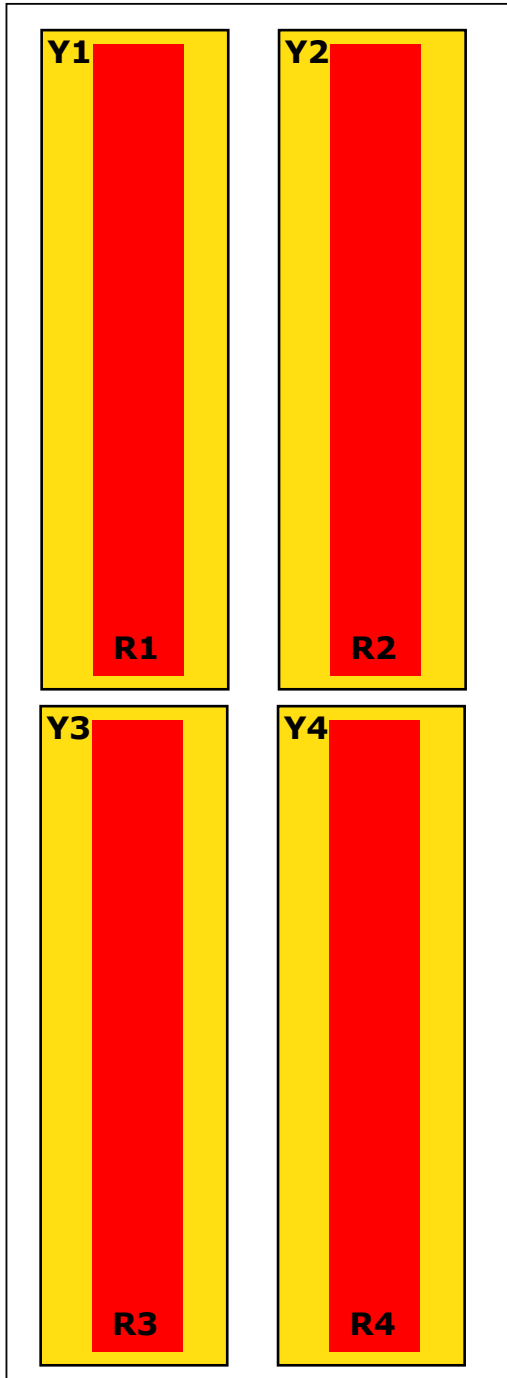

BSA33R-BU6BB

(Type 17 RET Configuration Only)

**Top of antenna
Viewed from rear**

**RET placement
as view from rear
of antenna**

Top of antenna

Array	Ports	Freq (MHz)	Ports controlled by common RET	AISG RET UID
R1	1, 2	698-896	1, 2, 3, 4 (Left Beams)	C1xxxxxxxMM.1
R3	3, 4	698-896		
R2	5, 6	698-896	5, 6, 7, 8 (Right Beams)	C1xxxxxxxMM.2
R4	7, 8	698-896		
Y1	9, 10	1695-2400	9, 10, 11, 12 (Left Beams)	C1xxxxxxxMM.3
Y2	11, 12	1695-2400		
Y3	13, 14	1695-2400	13, 14, 15, 16 (Right Beams)	C1xxxxxxxMM.4
Y4	15, 16	1695-2400		