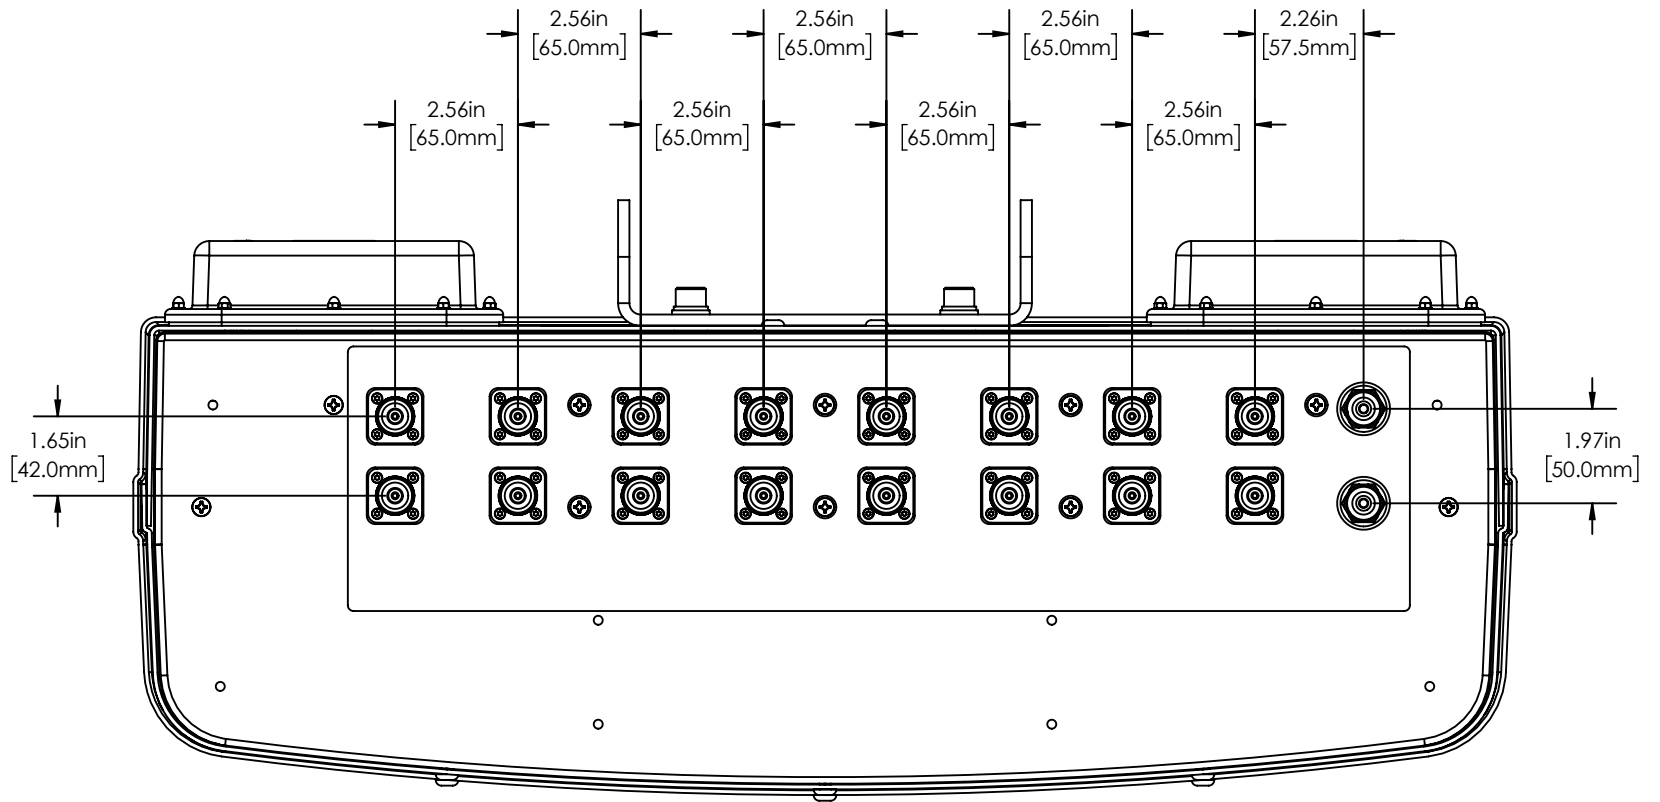

BSA33R-BU6BB CONNECTOR SPACING DIAGRAM

EXTENDING WIRELESS PERFORMANCE