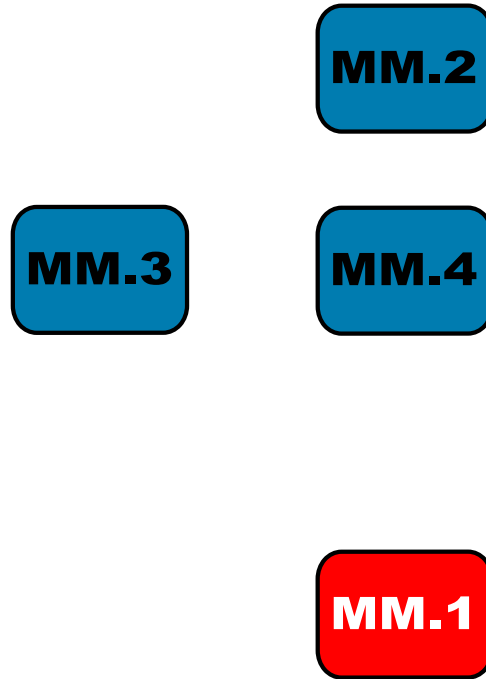

16HBSAR-BWW7NAA

(Type 17 RET Configuration Only)

**Top of antenna
Viewed from rear**

**RET placement
as view from rear
of antenna**

Array	Ports	Freq (MHz)	Ports controlled by common RET	AISG RET UID
R1	1, 2	698-896	1, 2, 3, 4	C1xxxxxxxMM.1
R2	3, 4	698-896		
B1	5, 6	1695-2180	5, 6, 7, 8	C1xxxxxxxMM.2
B6	7, 8	1695-2180		
B2	9, 10	1695-2180	9, 10, 11, 12 Left Beams	C1xxxxxxxMM.3
B4	11, 12	1695-2180		
B3	13, 14	1695-2180	13, 14, 15, 16 Right Beams	C1xxxxxxxMM.4
B5	15, 16	1695-2180		