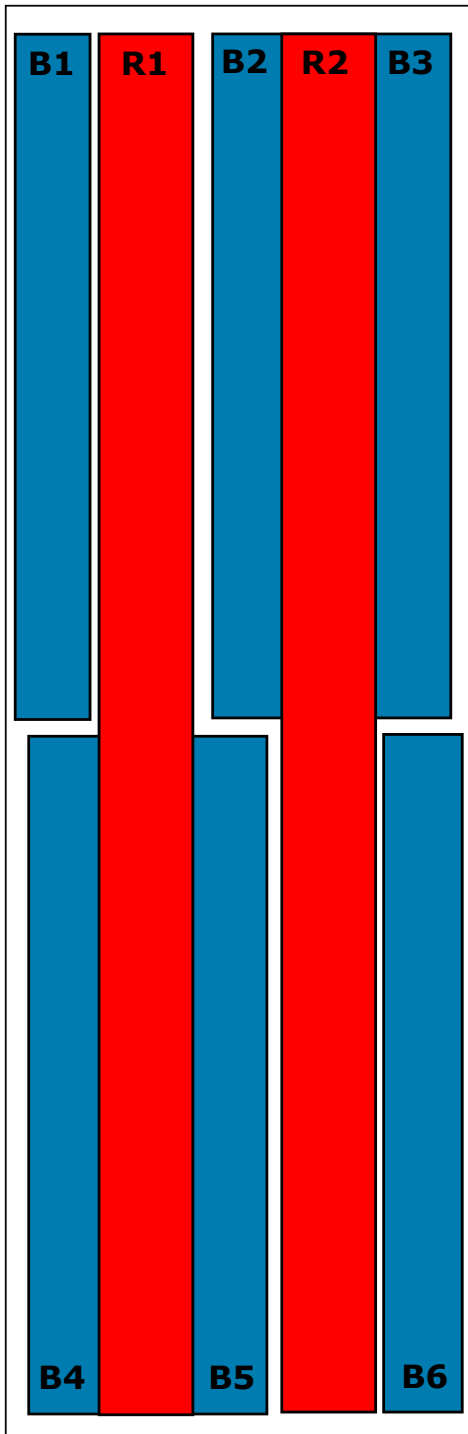

16HBSAR-BWW7NAA

(Type 17 RET Configuration Only)

**Top of antenna
Viewed from rear**

**RET placement
as view from rear
of antenna**

Array	Ports	Freq (MHz)	Ports controlled by common RET	AISG RET UID
R1	1, 2	698-896	1, 2, 3, 4	C1xxxxxxxMM.1
R2	3, 4	698-896		
B1	5, 6	1695-2180	5, 6, 7, 8	C1xxxxxxxMM.2
B6	7, 8	1695-2180		
B2	9, 10	1695-2180	9, 10, 11, 12 Left Beams	C1xxxxxxxMM.3
B4	11, 12	1695-2180		
B3	13, 14	1695-2180	13, 14, 15, 16 Right Beams	C1xxxxxxxMM.4
B5	15, 16	1695-2180		