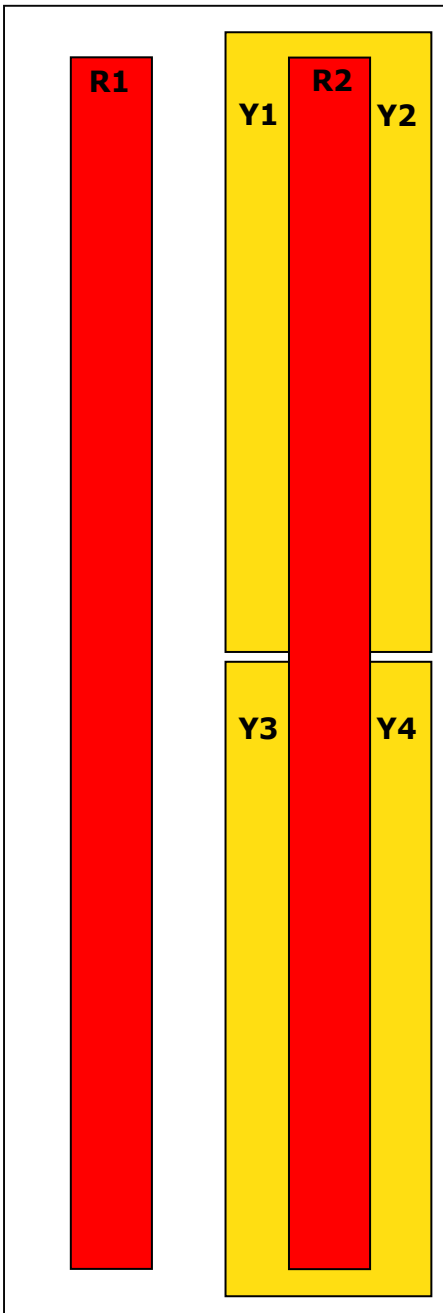

12HBSAR-KE6NAA (Type 17 RET Configuration Only)

**Top of antenna
Viewed from rear**

**RET placement
as viewed from rear
of antenna**

Top of antenna

Array	Ports	Freq (MHz)	Ports controlled by common RET	AISG RET UID
R1	1, 2	698-960	1, 2, 3, 4	C1xxxxxxxMM.1
R2	3, 4	698-960		
Y1	5, 6	1695-2690	5, 6, 7, 8 Left Beams	C1xxxxxxxMM.2
Y3	7, 8	1695-2690		
Y2	9, 10	1695-2690	9, 10, 11, 12 Right Beams	C1xxxxxxxMM.3
Y4	11, 12	1695-2690		

Array color boxes are not true depictions of size or position.